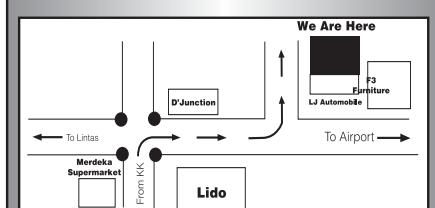

PROMOTION!
ALL SERVICES AT AFFORDABLE PRICES!!!

FJ200 PROJECTOR HEAD LAMP (CCFL) RM 3000

FJ200 LED TAIL LAMP (LEXUS LOOK) RM 2200

CYGNUS PROJECTOR HEAD LAMP (CCFL) RM 2200

CYGNUS LED TAIL LAMP 06' RM 1280

FORTUNER PROJECTOR HEAD LAMP (CCFL) RM 1380

HARRIER 04'-08' PROJECTOR HEAD LAMP (CCFL) RM 2200 PER SET

FJ100 NINJA KING 2006' HEAD LAMP + GRILL RM 1480 PER SET

*Installation only at our shop
*Installation fee not included