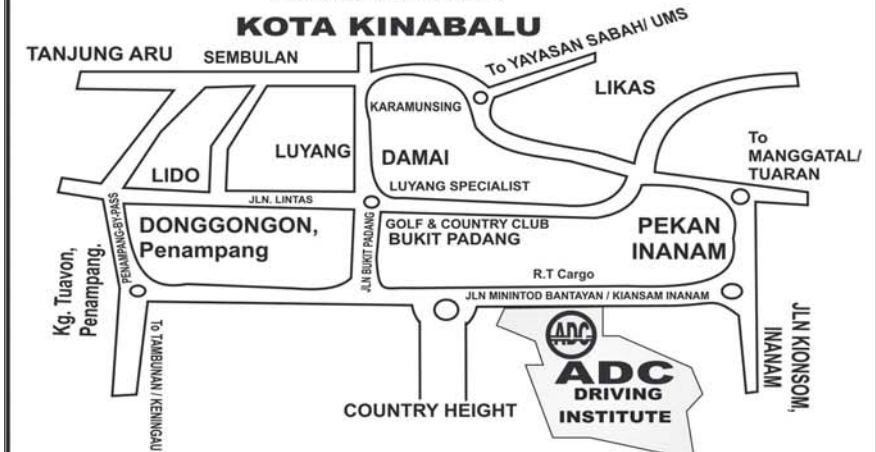

BANDARAYA

KOTA KINABALU

For Further Inquiries, Please Contact:
088-380417, 381417.