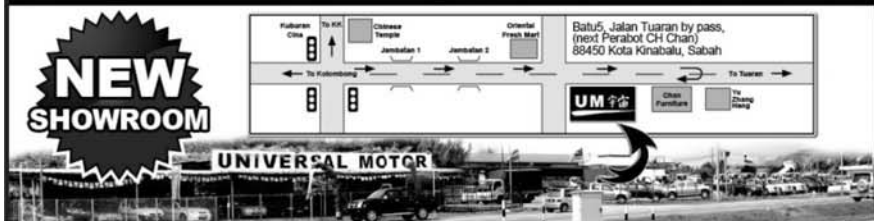

Your Perfect CHOICE For Safe Driving.

ADC DRIVING INSTITUTE
(API-API DRIVING CENTRE SDN. BHD.)

ADC Driving Institute is the **BEST CHOICE** for Student who want to take up Driving Lesson.

10 Reasons Why YOU choose ADC Driving Institute.

1. Licenced by the Road Transport Department (JPJ) to conduct Driver's Education Curriculum (DEC);
2. One STOP Center for Driving Licence;
3. The BEST and The LATEST Driving Track approved by RTD (JPJ);
4. Easy Maneuvers due to the spacious driving circuit & simple directional signages;
5. A TEAM of Professional, Experienced & Dedicated Driving Instructors equipped with excellent teaching techniques;
6. Provides high quality training programs (For Teenagers, Adults and Senior Citizen;)
7. Provides the latest computerized facilities inside & outside the track;
8. All vehicle used in the track are New Model, Inspected & Certified by JPJ and PUSPAKOM for safe driving;
9. Provide Personal Accident Insurance Coverage up to RM10,000;
10. FREE Transportation services (for ADC's Candidates/ Student Only);

Theory Class