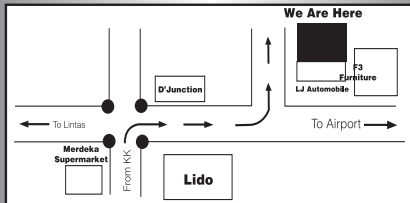

Car Show

Auto Accessories
Next to Royal China & D'Junction,
Jalan Lintas to Airport
Tel: 088-710222, 728089,
Hp: 016-8337474
Fax: 088-728089

TOYOTA PRADO FJ90

PROMOTION!

ALL SERVICES AT AFFORDABLE PRICES!!!