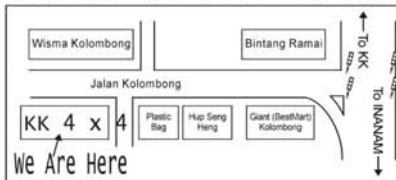

Double Cab Canopy