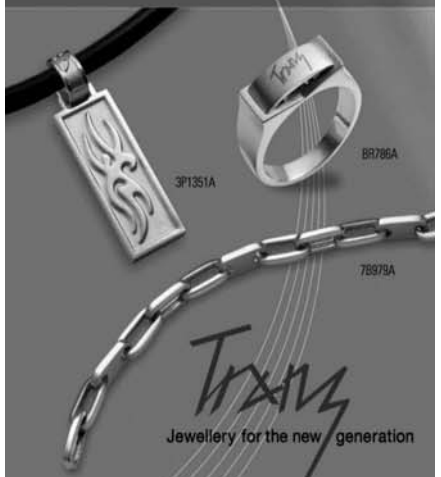

POH KONG®

visit **COMPLEX KARAMUNGING**

Kota Kinabalu, Sabah

Poh Kong's in-house brand **TRANZ**, exclusively designed for the young and trendy.