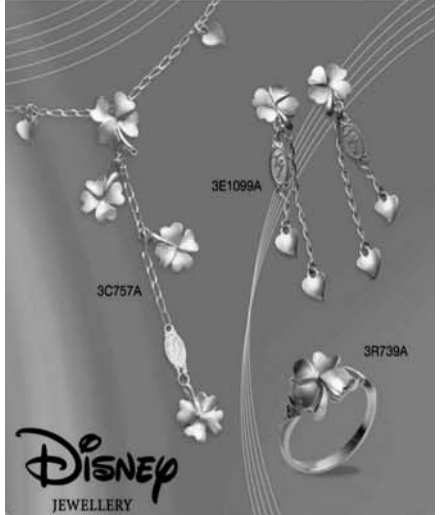

Poh Kong is the sole authorized licensee for the Walt Disney Jewellery.