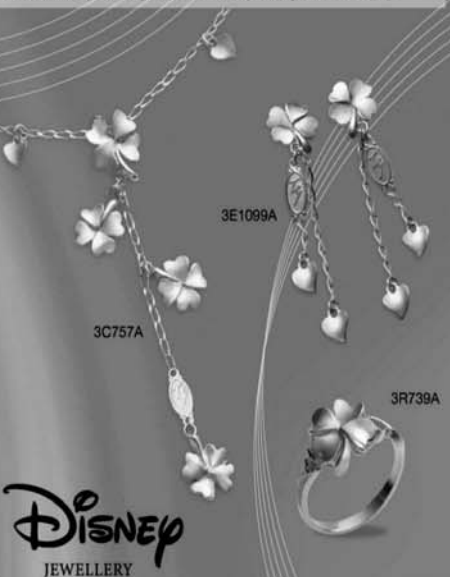

Disney
JEWELLERY

Poh Kong is the sole authorized licensee for the Walt Disney Jewellery.